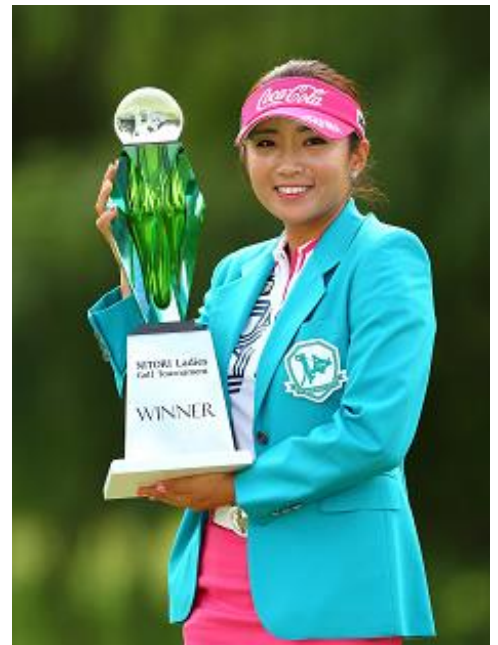

Bo Mee-Lee dominates completely to earn her third victory of the season!

In sole position of the top spot on the JLPGA money list in her quest to become crowned as the prize money queen for the first time in her career

In other news, So Yeon Ryu and Ha-Na Jang finish first and second, respectively, in a tournament on the KLPGA Tour!

Honma Golf Co., Ltd., (head office: Roppongi Hills Mori Tower 35F,6-10-1 Roppongi, Minato-ku, Tokyo; representative director & president: Koji Nishitani) signed a contract for the use of clubs and articles with professional golfer Bo-Mee Lee, winner of the NITORI Ladies Golf Tournament on the JLPGA Tour (August 28 to 30) at the Otaru Country Club in Hokkaido, Japan.

In addition, pro-golfer So Yeon Ryu earned her second victory of the season at the Charity Highone Resort Open (High1 Country Club) on the KLPGA tour held during the same week. Ha-Na Jang finished in second place to give TEAM HONMA a one-two finish at this event.

Professional golfer Bo-Mee Lee gave up the lead upon finishing the twelfth hole on the last day of the tournament but managed to secure three consecutive birdies from the thirteenth hole onwards with her usual clutch play to vault back into the lead, which she refused to relinquish again. She stayed atop the leaderboard from the first day of the tournament and finished with a seven-under score to completely dominate the field for the first time in her career.

Professional golfer Bo-Mee Lee has indicated that her goals for this season are to win five tournaments during the year and become the prize money queen on the tour. To this end, her aggregate earnings surpassed 100 million yen back in June, the fastest anyone has ever earned this amount in a single season.